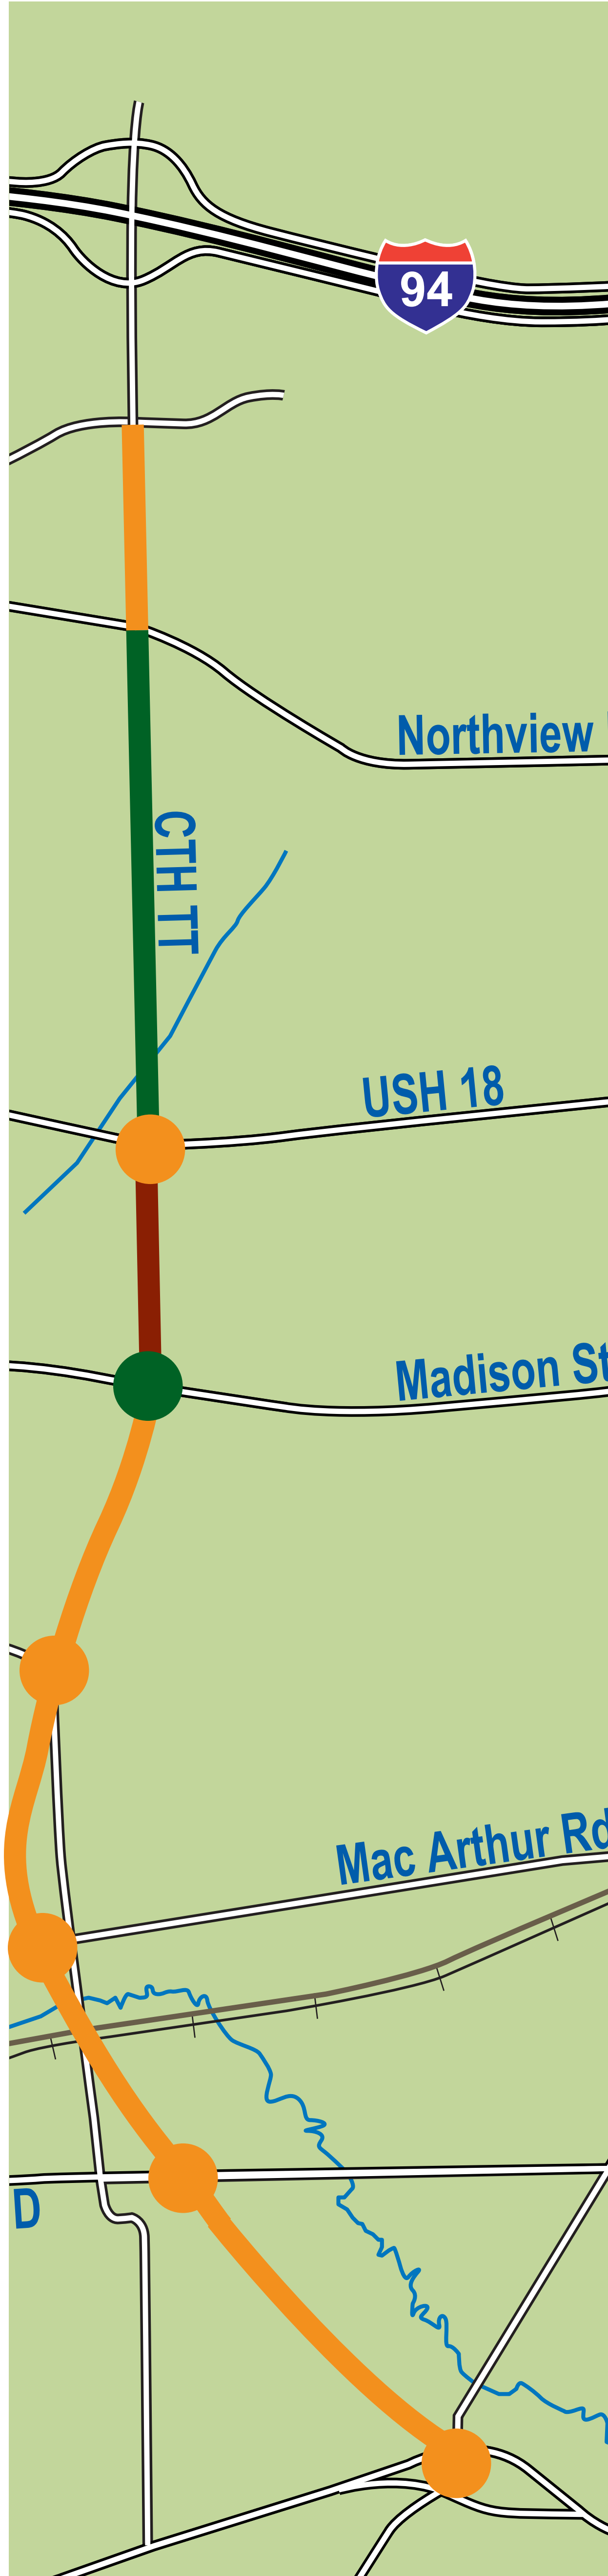

Roadway Level of Service: 2-Lane Off-Alignment

Pebble Creek

Sunset-to-X

Golf Course East

LEGEND

A-B

C-D

E-F