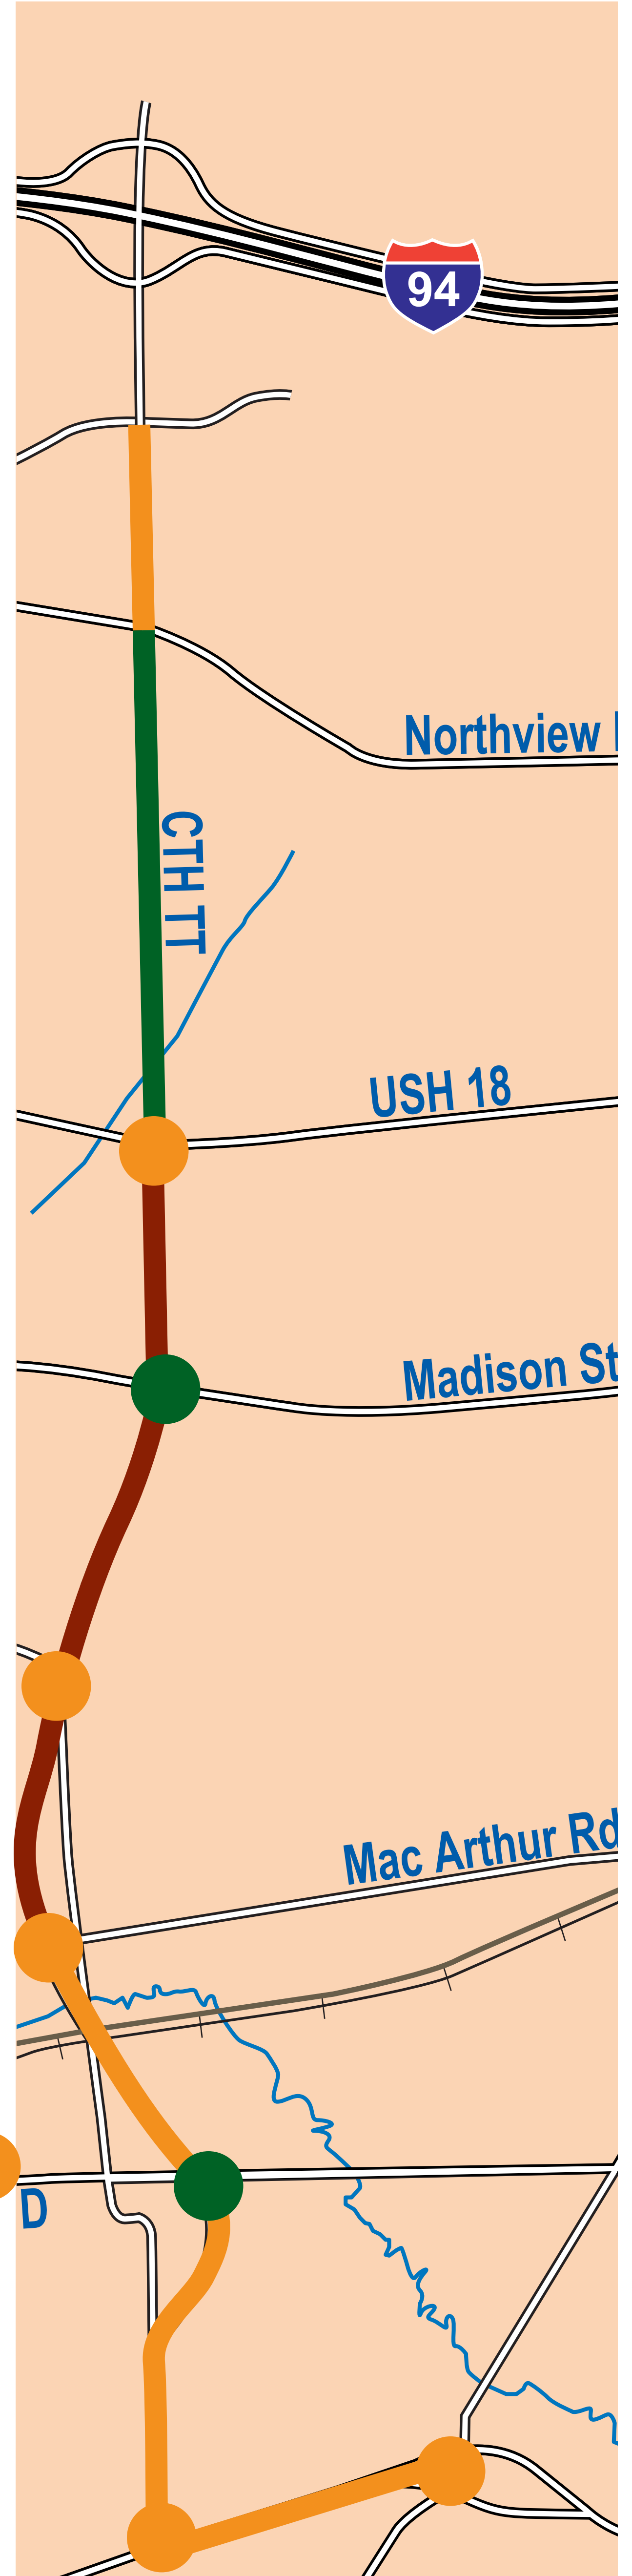

Roadway Level of Service: 2-Lane Off-Alignment

Pebble Creek

Sunset-to-X

Golf Course East

LEGEND

A-B

C-D

E-F