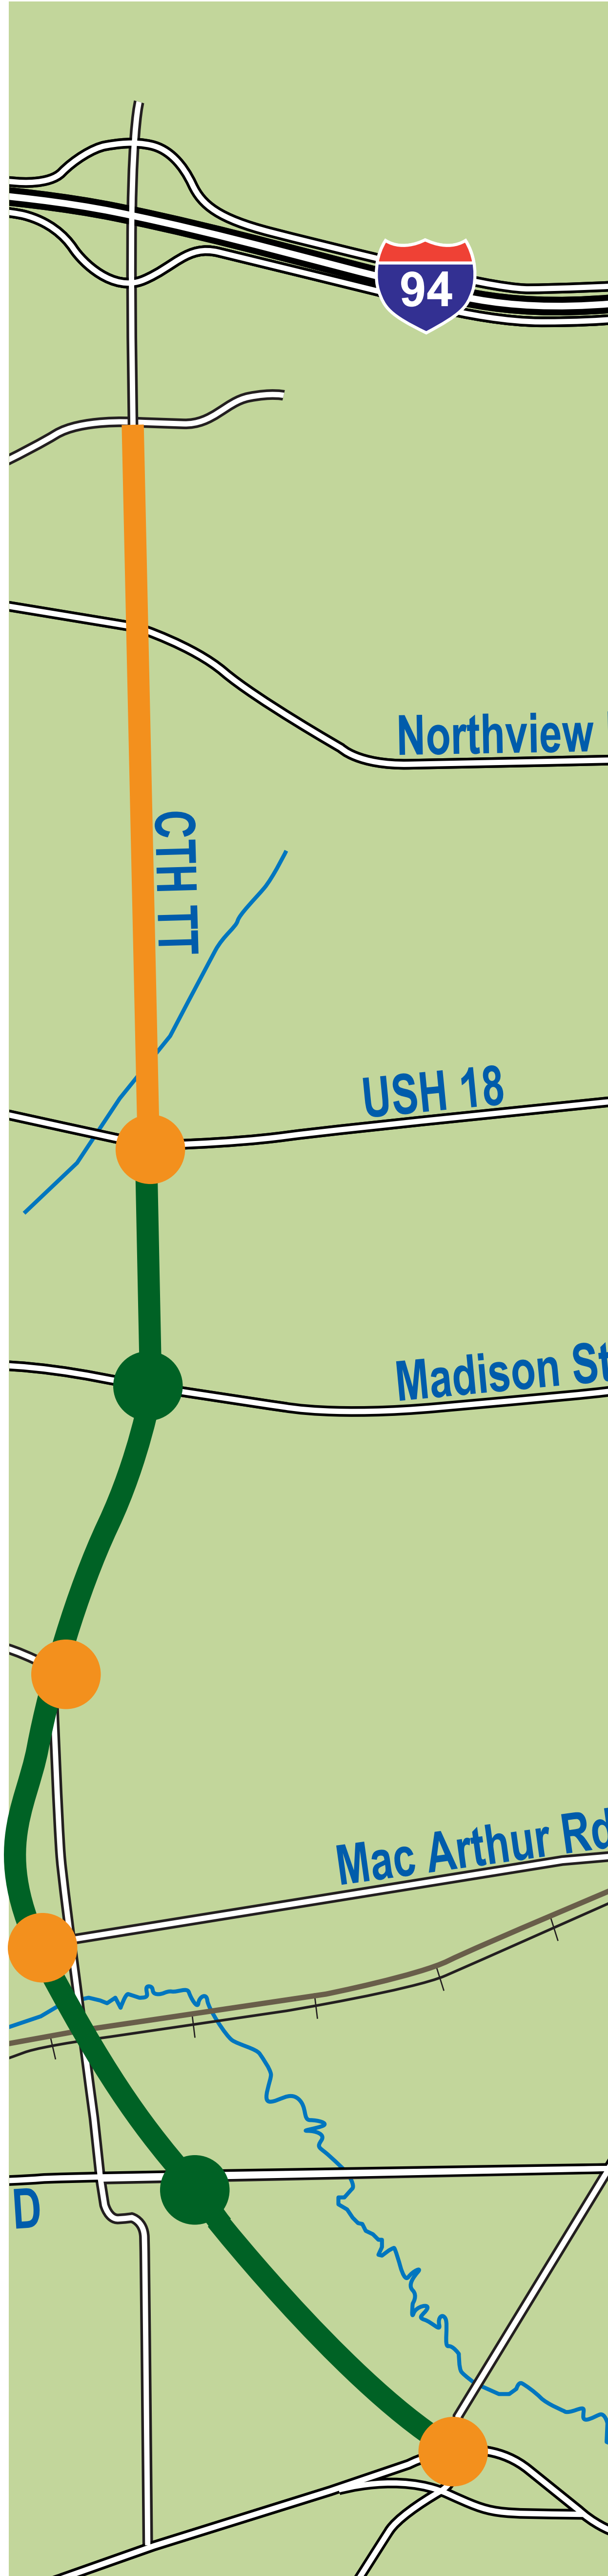

Roadway Level of Service: 4-Lane

Pebble Creek

Sunset-to-X

Golf Course East

LEGEND

A-B

C-D

E-F