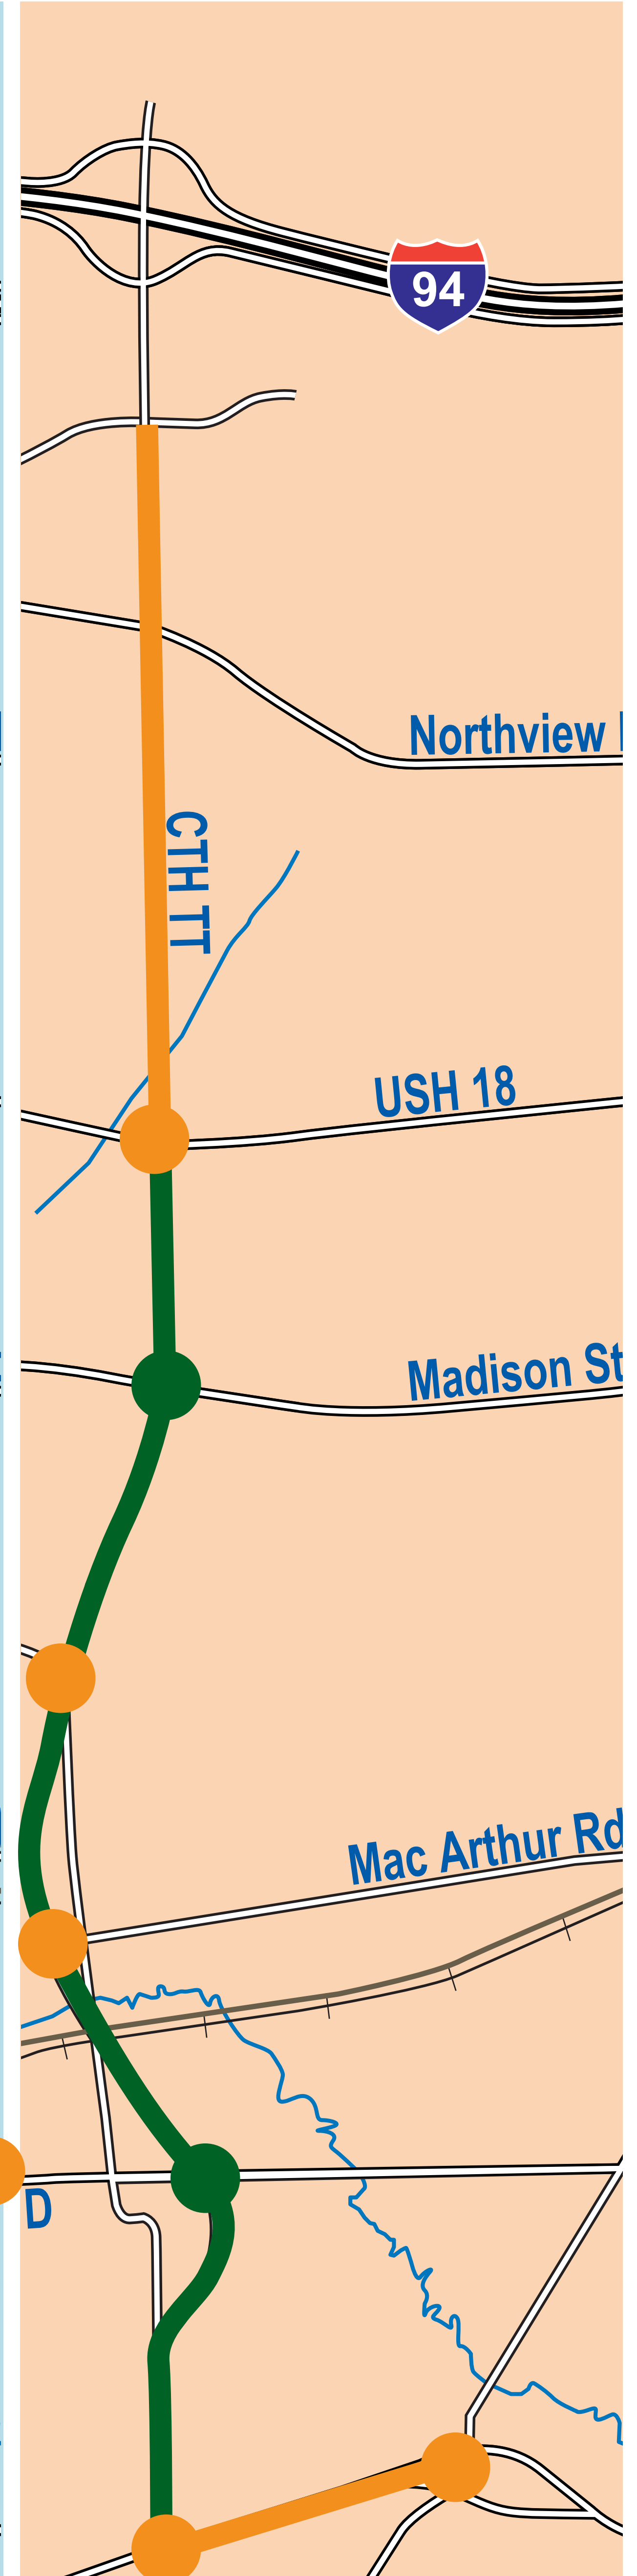

Roadway Level of Service: 4-Lane

Pebble Creek

Sunset-to-X

Golf Course East

LEGEND

A-B

C-D

E-F